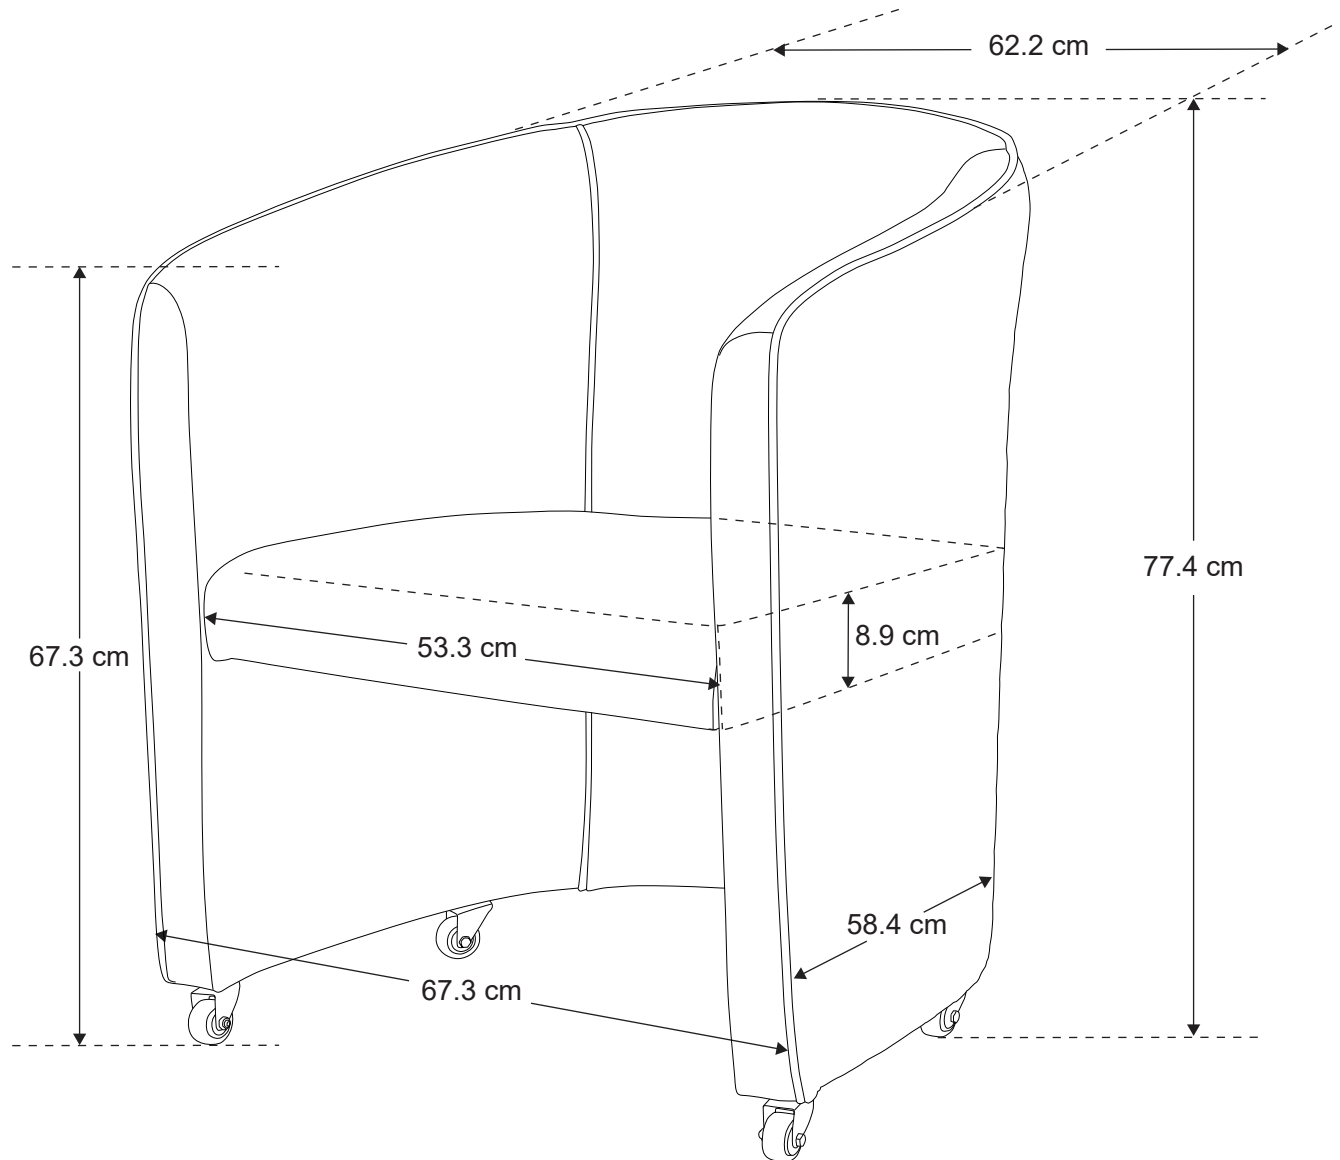

CHI Q 2 QUILTED TUBE CHAIR DIMENSIONS

The Dimensions are in inches.

www.gulfstreaminc.com

CHI Q 2 QUILTED TUBE CHAIR DIMENSIONS

The Dimensions are in centimeters.

www.gulfstreaminc.com