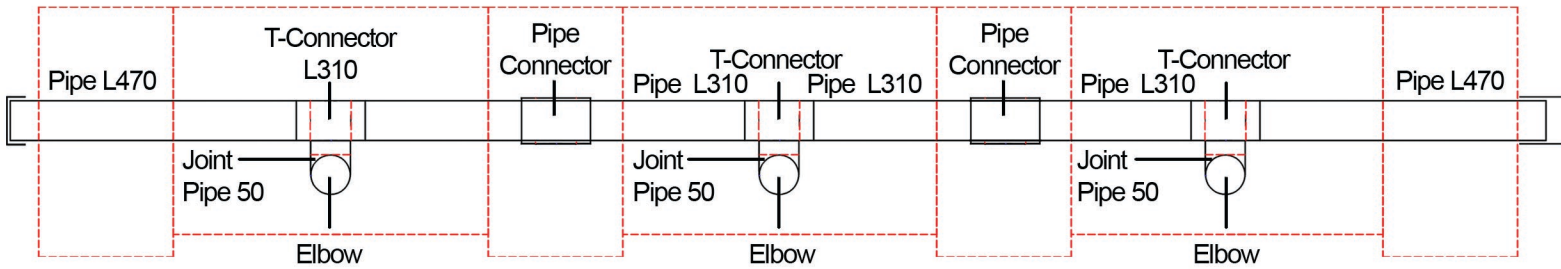

Verona Triple Nail Table Ventilation Manual

- Pipe L470 : 2 Pipes
- Pipe L310 : 4 Pipes
- Joint Pipe 50 : 3 Pieces
- T-Connector : 2 Piece
- Elbow : 3 Piece
- Pipe Connector: 2 Piece